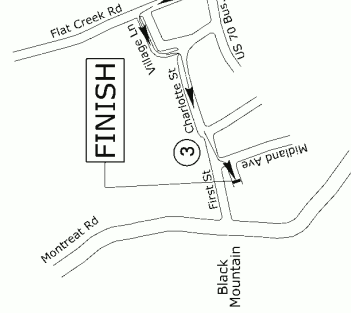

**Downhill at Dusk 5k
Black Mountain, NC**

Measured:
by Brad Smythe
bdsmythe78@yahoo.com
on February 20, 2016

**USATF Certificate # NC16011BDS
Effective Feb 23, 2016 to Dec 31, 2026**

Downhill at Dusk 5k Split Locations
(Miles marked with yellow paint on runner's RIGHT side of the road.)
Start: on Ridgecrest Campus inside Gate 3, see detail
Mile 1: on Old US 70 Hwy, 140' east of Dunsmore Ave
Mile 2: on Old US 70 Hwy, 132' before Black Mountain Sign at High St
Mile 3: on 1st St in middle of driveway of #111
Finish: on back driveway into 1st Baptist Church, see detail

Downhill at Dusk 5k Course Directions

Start at Ridgecrest inside Gate 3
Right onto Yates Ave
Right onto Old Hwy 70 (right lane restricted)
Right on Flat Creek Rd
Left onto Greenway next to Village Way
Right from Greenway onto Charlotte St
Right on 1st St
Left on Midland Ave
Right on Driveway to 1st Baptist Church to finish

Note:
Map not to scale
Not all trails/roads are shown.