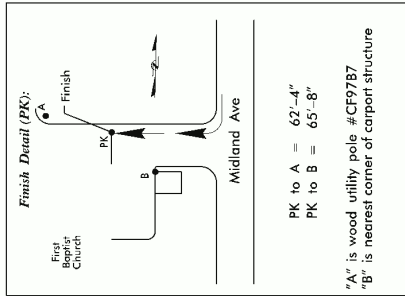

**Downhill at Dusk 5k
Black Mountain, NC**

Measured:
by Brad Smythe
bdsmythe78@yahoo.com
on February 20, 2016

**USATF Certificate # NC16011BDS
Effective Feb 23, 2016 to Dec 31, 2026**

Downhill at Dusk 5k Split Locations
(Miles marked with yellow paint on runner's RIGHT side of the road.)
Start: on Ridgecrest Campus inside Gate 3, see detail
Mile 1: on Old US 70 Hwy, 140' east of Dunsmore Ave
Mile 2: on Old US 70 Hwy, 132' before Black Mountain Sign at High St
Mile 3: on 1st St in middle of driveway of #111
Finish: on back driveway into 1st Baptist Church, see detail

Downhill at Dusk 5k Course Directions

Start at Ridgecrest inside Gate 3
Right onto Yates Ave
Right onto Old Hwy 70 (right lane restricted)
Right on Flat Creek Rd
Left onto Greenway next to Village Way
Right from Greenway onto Charlotte St
Right on 1st St
Left on Midland Ave
Right on Driveway to 1st Baptist Church to finish

Note:
Map not to scale
Not all trails/roads are shown.