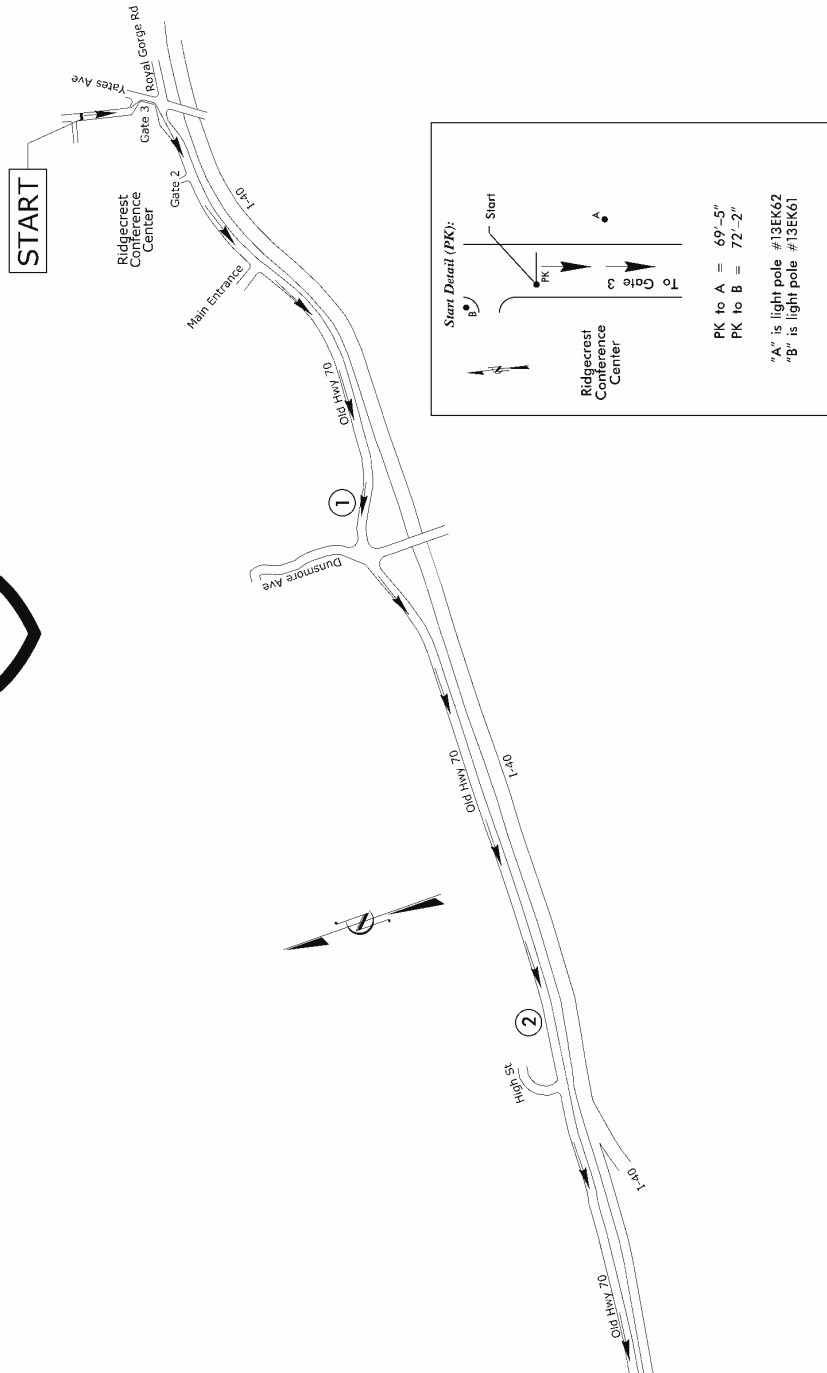

**Downhill at Dusk 5k
Black Mountain, NC**

Measured:
by Brad Smythe
bdsmythe78@yahoo.com
on February 20, 2016

**USATF Certificate # NC16011BDS
Effective Feb 23, 2016 to Dec 31, 2026**

Downhill at Dusk 5k Split Locations
(Miles marked with yellow paint on runner's RIGHT side of the road.)
Start: on Ridgecrest Campus inside Gate 3, see detail
Mile 1: on Old US 70 Hwy, 140' east of Dunsmore Ave
Mile 2: on Old US 70 Hwy, 132' before Black Mountain Sign at High St
Mile 3: on 1st St in middle of driveway of #111
Finish: on back driveway into 1st Baptist Church, see detail

Downhill at Dusk 5k Course Directions

Start at Ridgecrest inside Gate 3
Right onto Yates Ave
Right onto Old Hwy 70 (right lane restricted)
Right on Flat Creek Rd
Left onto Greenway next to Village Way
Right from Greenway onto Charlotte St
Right on 1st St
Left on Midland Ave
Right on Driveway to 1st Baptist Church to finish

Note:
Map not to scale
Not all trails/roads are shown.