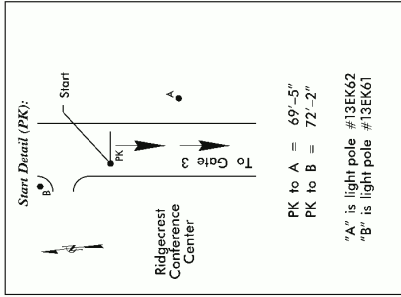

**Downhill at Dusk 5k
Black Mountain, NC**

Measured:
by Brad Smythe
bdsmythe78@yahoo.com
on February 20, 2016

**USATF Certificate # NC16011BDS
Effective Feb 23, 2016 to Dec 31, 2026**

Downhill at Dusk 5k Split Locations
(Miles marked with yellow paint on runner's RIGHT side of the road.)
Start: on Ridgecrest Campus inside Gate 3, see detail
Mile 1: on Old US 70 Hwy, 140' east of Dunsmore Ave
Mile 2: on Old US 70 Hwy, 132' before Black Mountain Sign at High St
Mile 3: on 1st St in middle of driveway of #111
Finish: on back driveway into 1st Baptist Church, see detail

Downhill at Dusk 5k Course Directions

Start at Ridgecrest inside Gate 3
Right onto Yates Ave
Right onto Old Hwy 70 (right lane restricted)
Right on Flat Creek Rd
Left onto Greenway next to Village Way
Right from Greenway onto Charlotte St
Right on 1st St
Left on Midland Ave
Right on Driveway to 1st Baptist Church to finish

Note:
Map not to scale
Not all trails/roads are shown.