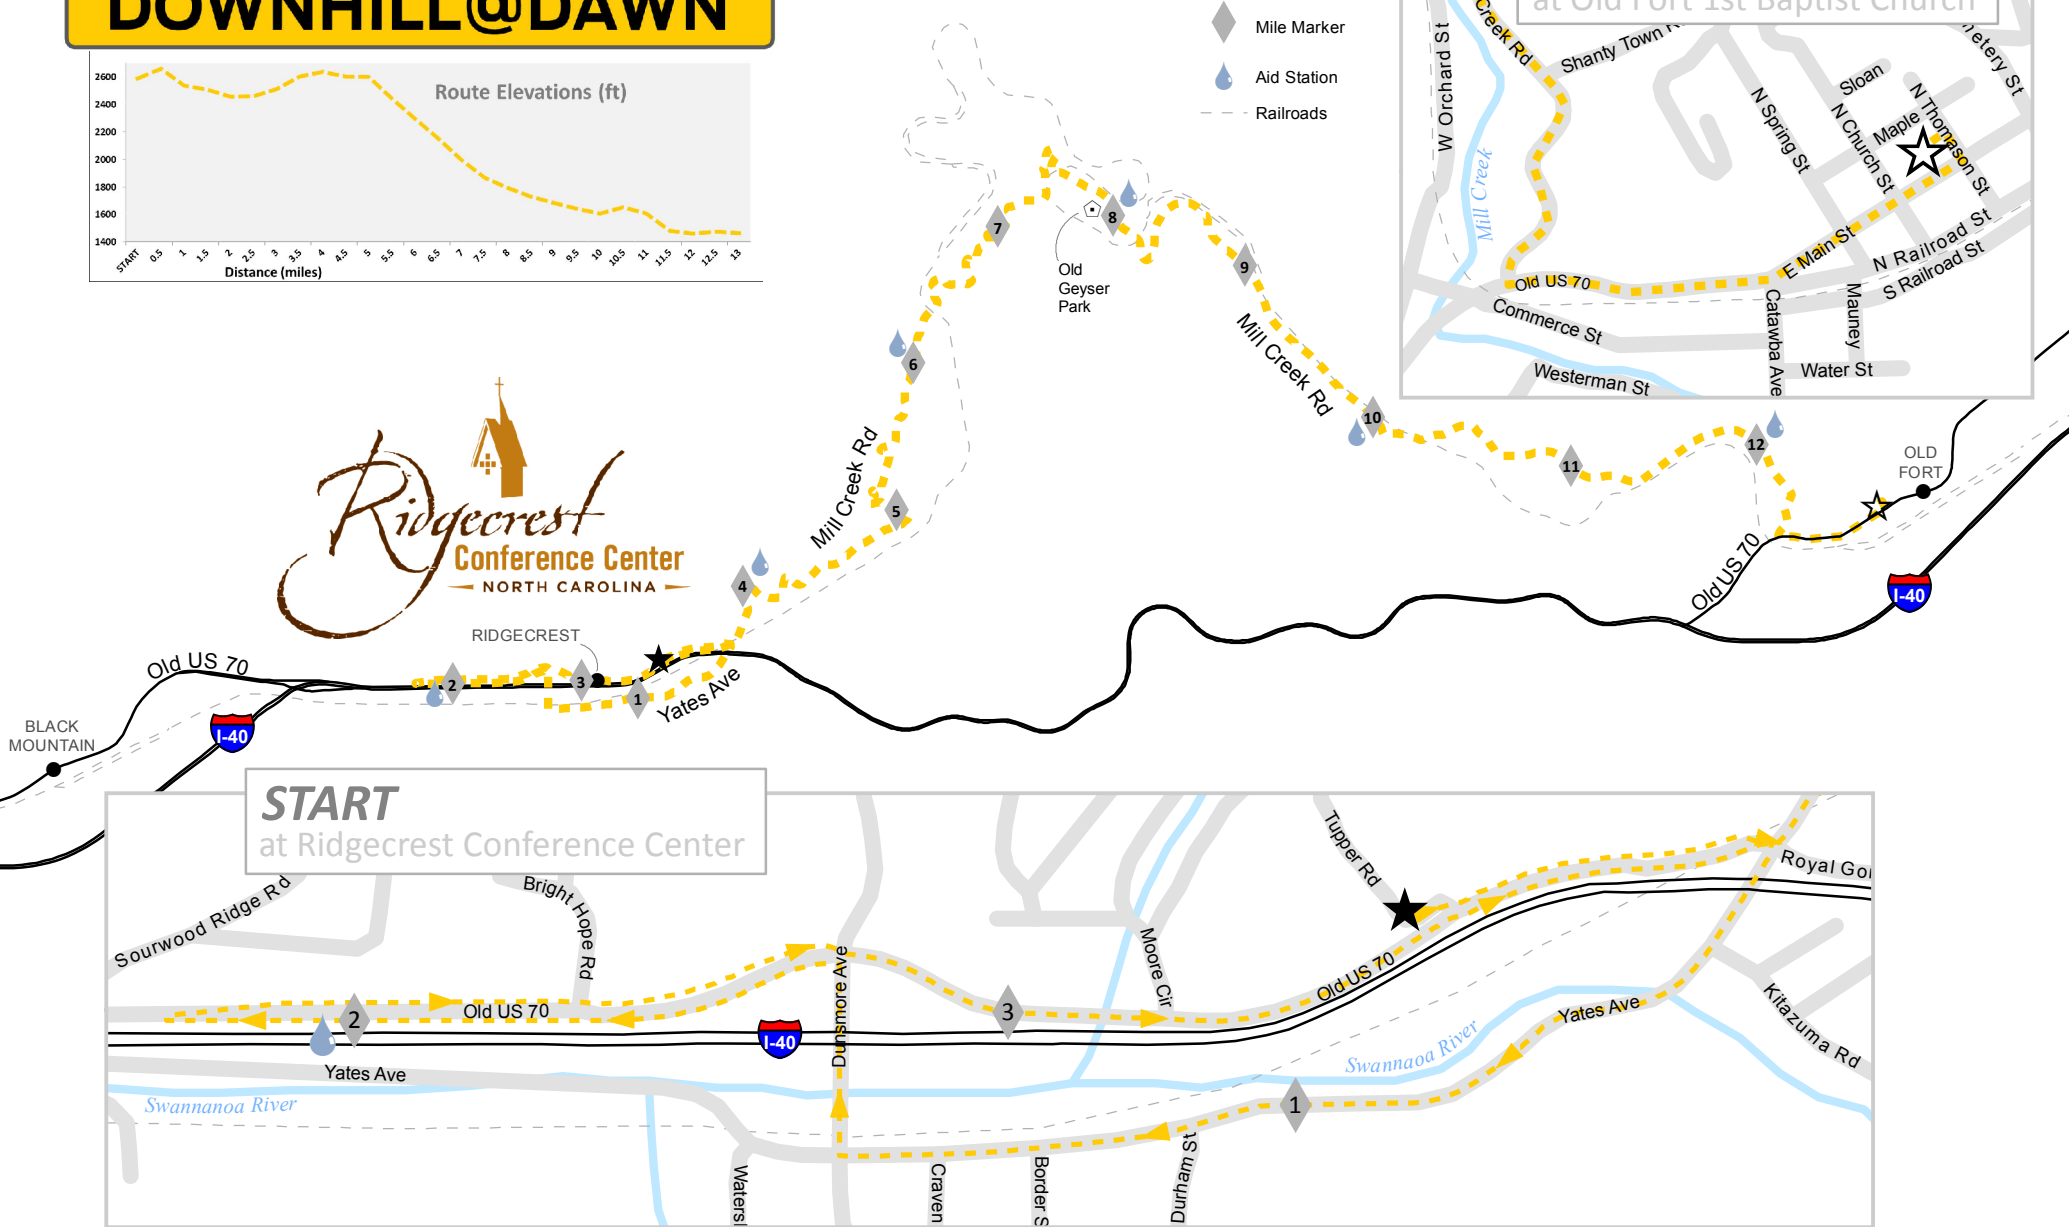

2014

HALF MARATHON • RIDGECREST, NC

# DOWNHILL@DAWN

- ★ Start
- ☆ Finish
- Course
- ◆ Mile Marker
- 💧 Aid Station
- - - Railroads

**START**  
at Ridgecrest Conference Center

**FINISH**  
at Old Fort 1st Baptist Church