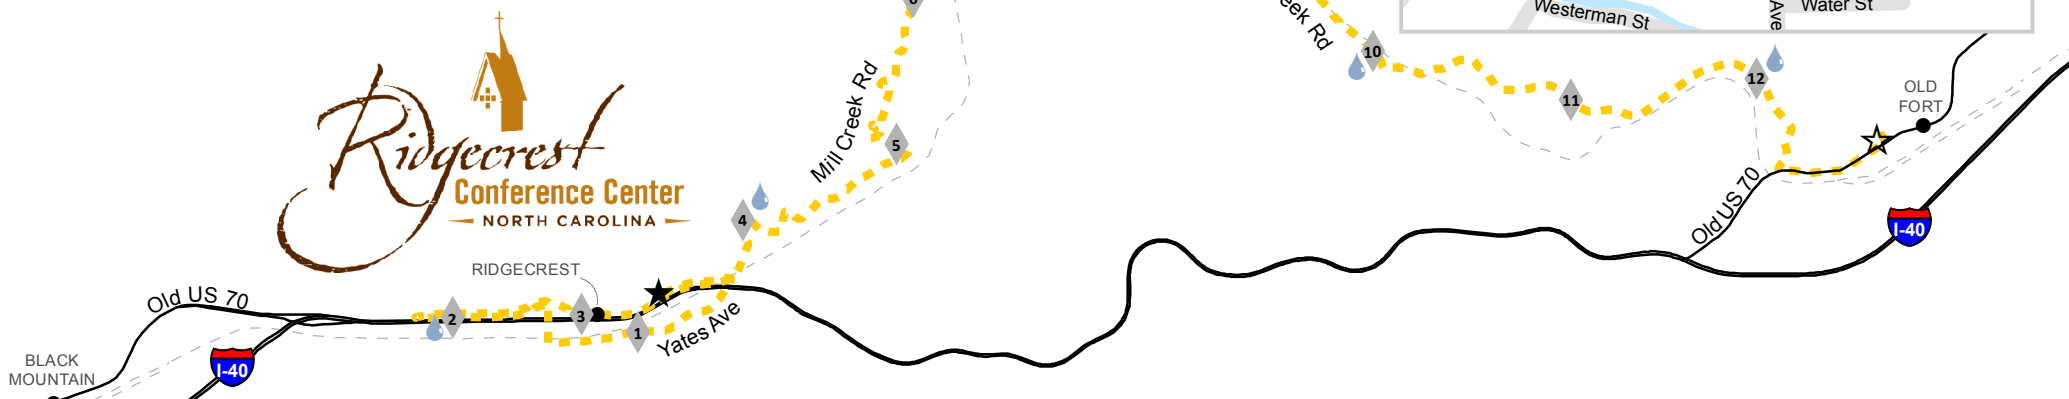

2014

HALF MARATHON • RIDGECREST, NC

DOWNHILL@DAWN

- ★ Start
- ☆ Finish
- Course
- ◆ Mile Marker
- 💧 Aid Station
- - - Railroads

Ridgecrest
 Conference Center
 NORTH CAROLINA

START
 at Ridgecrest Conference Center