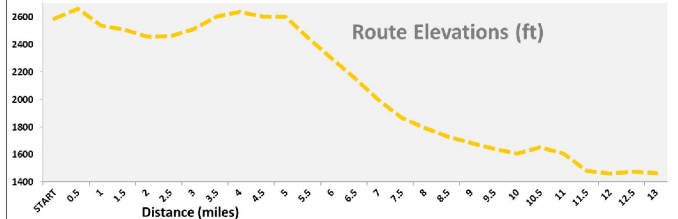

2014

HALF MARATHON • RIDGECREST, NC

DOWNHILL@DAWN