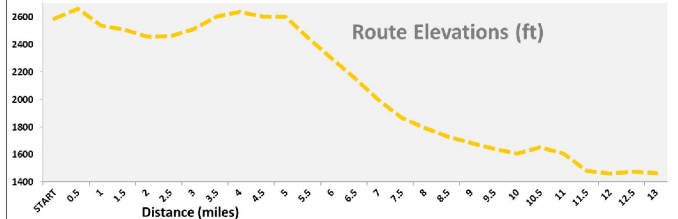

2014

HALF MARATHON • RIDGECREST, NC

DOWNHILL@DAWN

- ★ Start
- ☆ Finish
- Course
- ◆ Mile Marker
- 💧 Aid Station
- - - Railroads

Ridgecrest
 Conference Center
 NORTH CAROLINA

START
 at Ridgecrest Conference Center