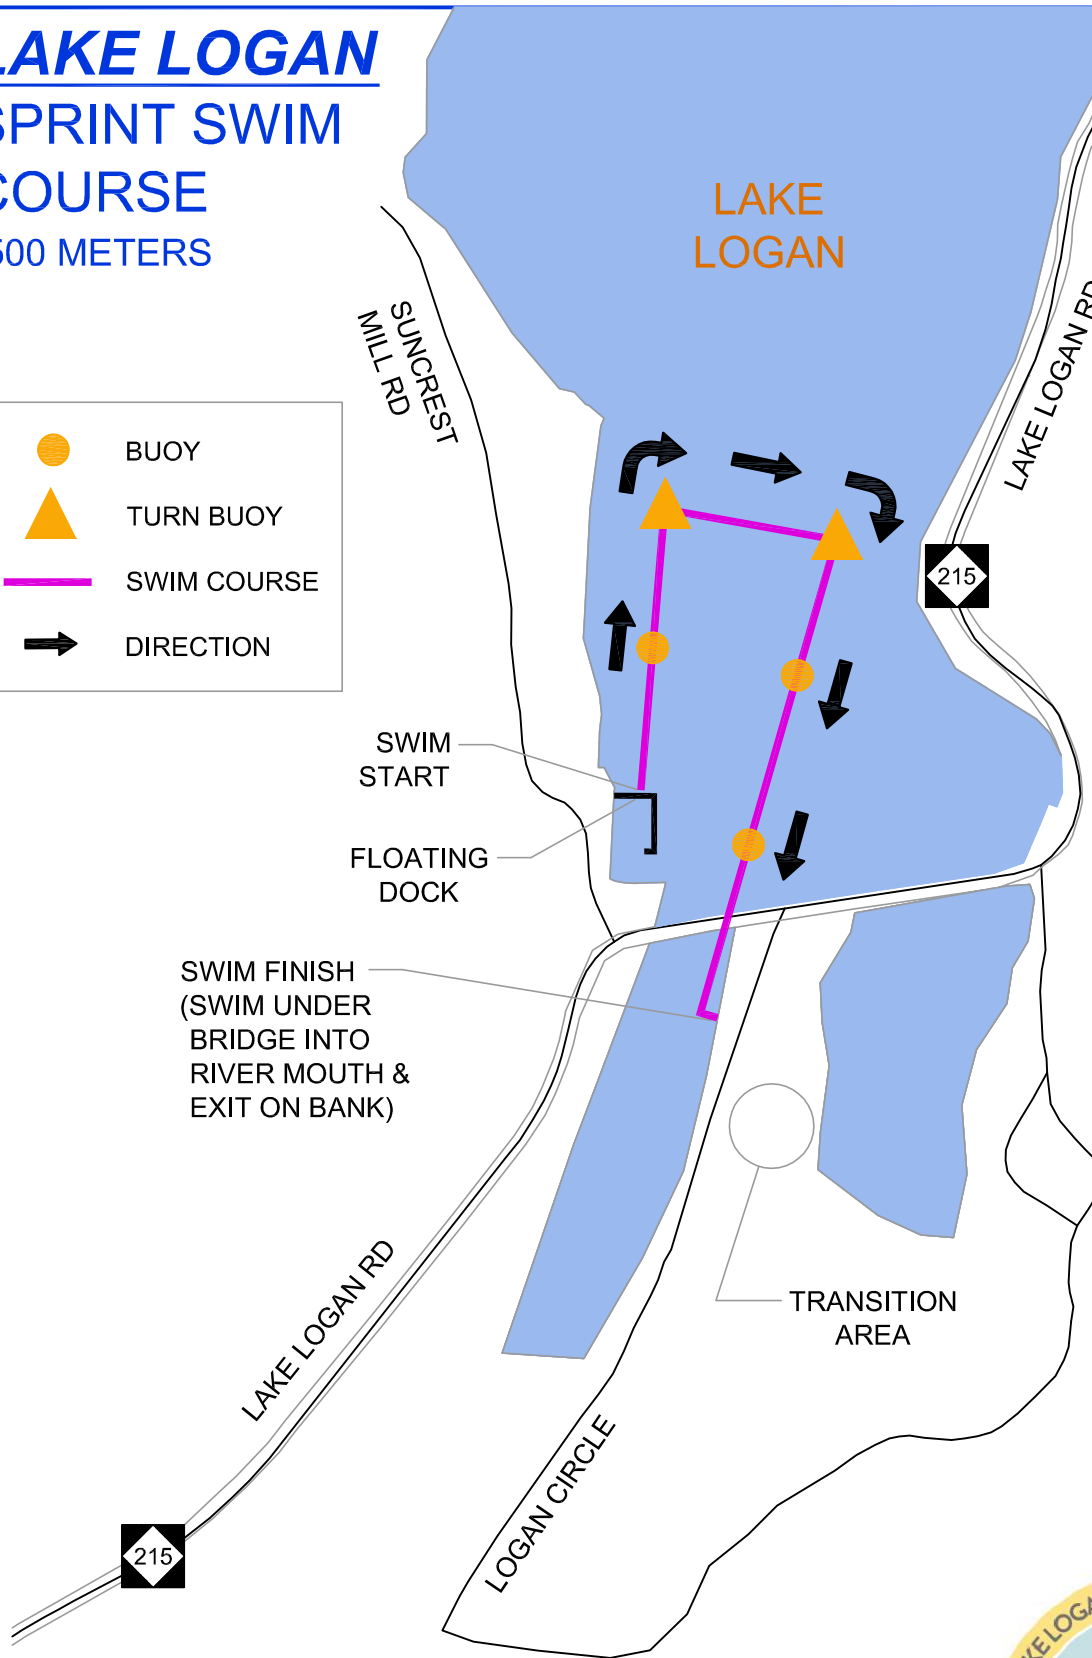

LAKE LOGAN SPRINT SWIM COURSE

-500 METERS

NORTH

-  BUOY
-  TURN BUOY
-  SWIM COURSE
-  DIRECTION

SWIM START

FLOATING DOCK

SWIM FINISH
(SWIM UNDER BRIDGE INTO RIVER MOUTH & EXIT ON BANK)

TRANSITION AREA

LAKE LOGAN RD

LOGAN CIRCLE

SUNCREST
MILL RD

LAKE LOGAN RD

SCALE

(IN METERS)
1 INCH = 100 M